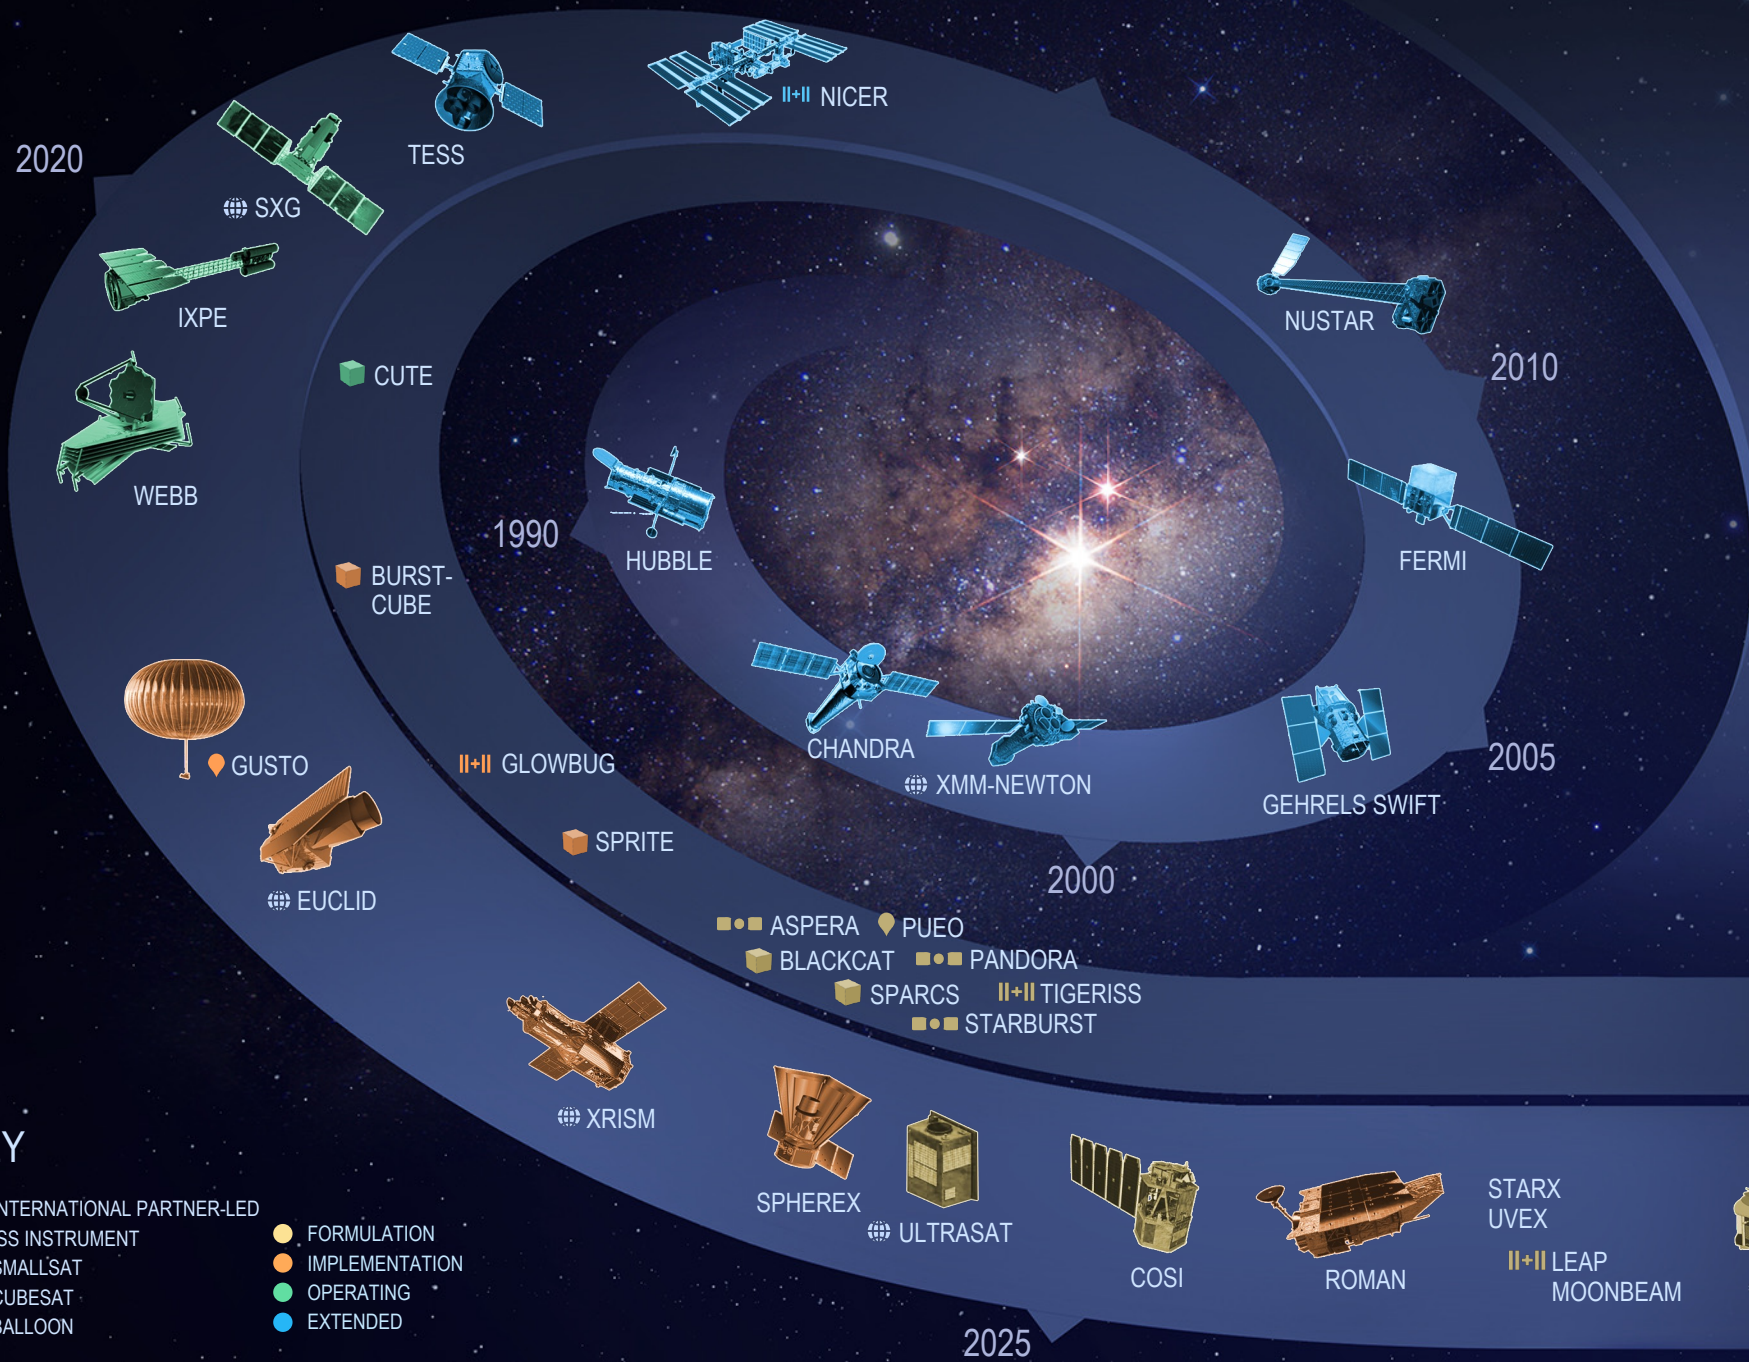

# ASTROPHYSICS FLEET

PRE-FORMULATION

MIDEX/MO PROBE ~2030  
 ATHENA EARLY 2030s  
 ISA MID 2030s ?

VERY SMALL MISSIONS

TRADITIONAL MISSIONS

## KEY

- INTERNATIONAL PARTNER-LED
- ISS INSTRUMENT
- SMALLSAT
- CUBESAT
- BALLOON
- FORMULATION
- IMPLEMENTATION
- OPERATING
- EXTENDED