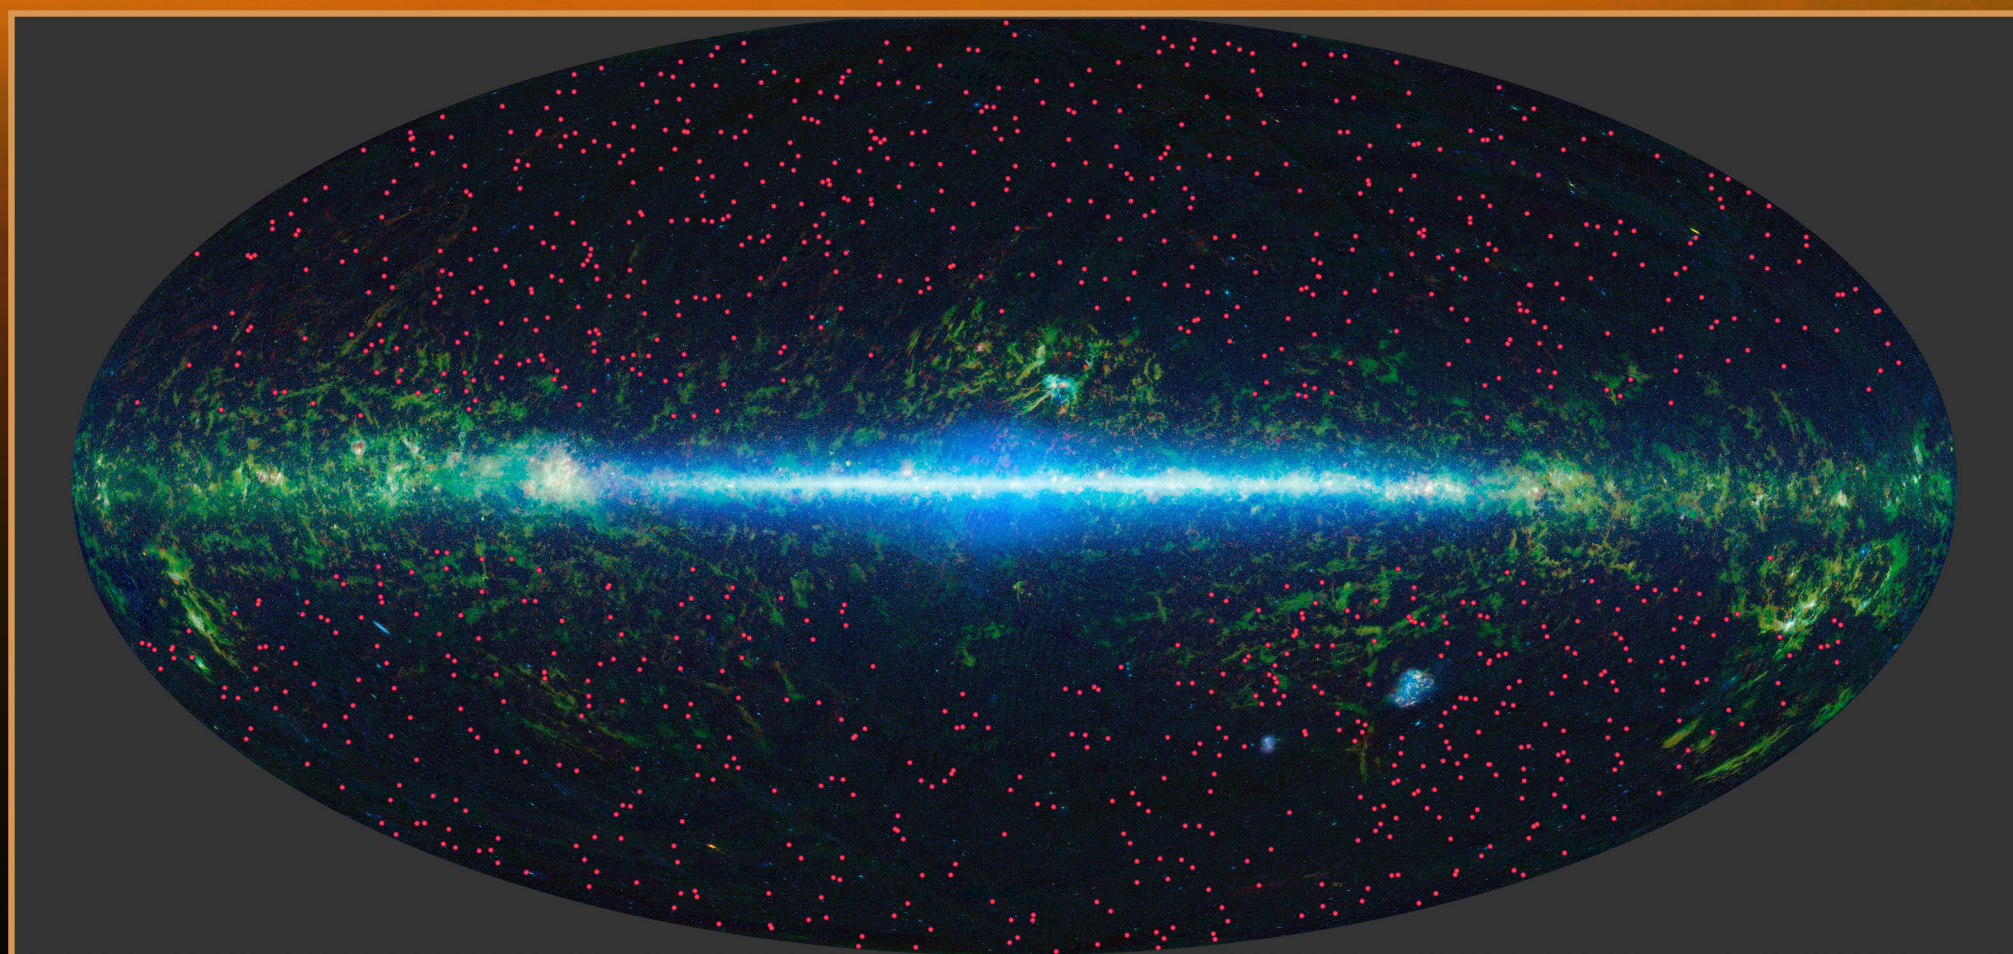

# Mapping the Infrared Sky **WISE**

## Wide-field Infrared Survey Explorer

Launch: Delta II Rocket – December 14, 2009

A full-sky map with infrared wavelengths rendered in false color, highlighting dust-obscured galaxies – August 29, 2012