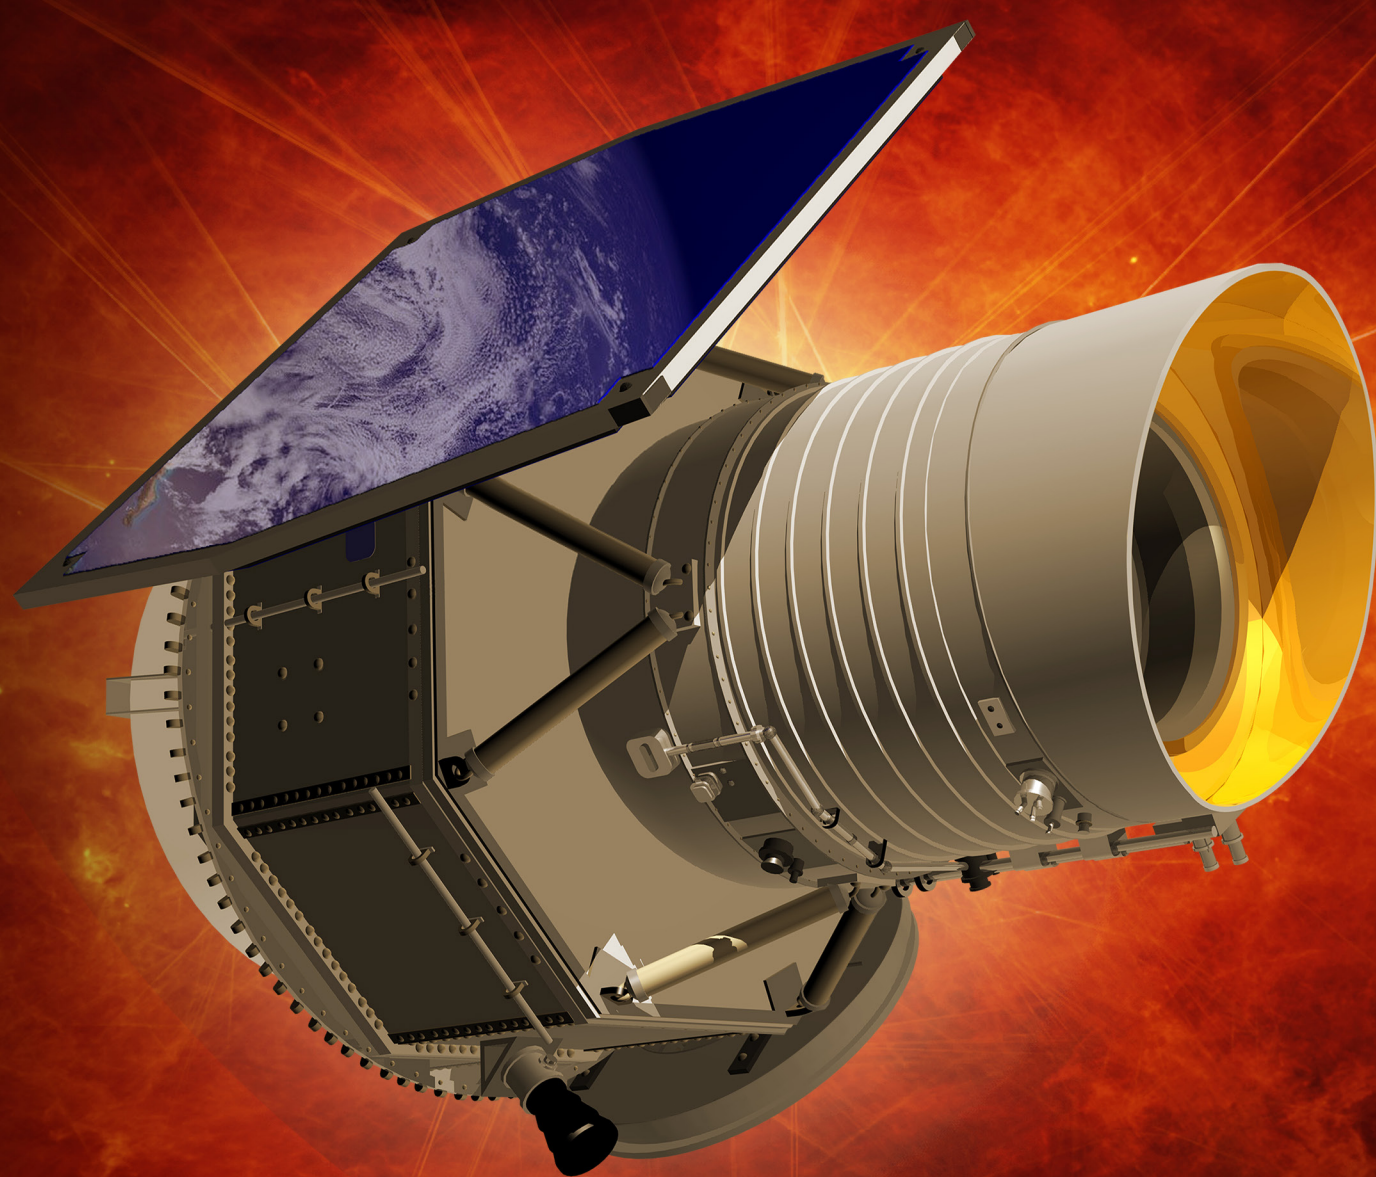

# Mapping the Infrared Sky **WISE**

## Wide-field Infrared Survey Explorer

Launch: Delta II Rocket – December 14, 2009

A full-sky map with infrared wavelengths rendered in false color, highlighting dust-obscured galaxies – August 29, 2012