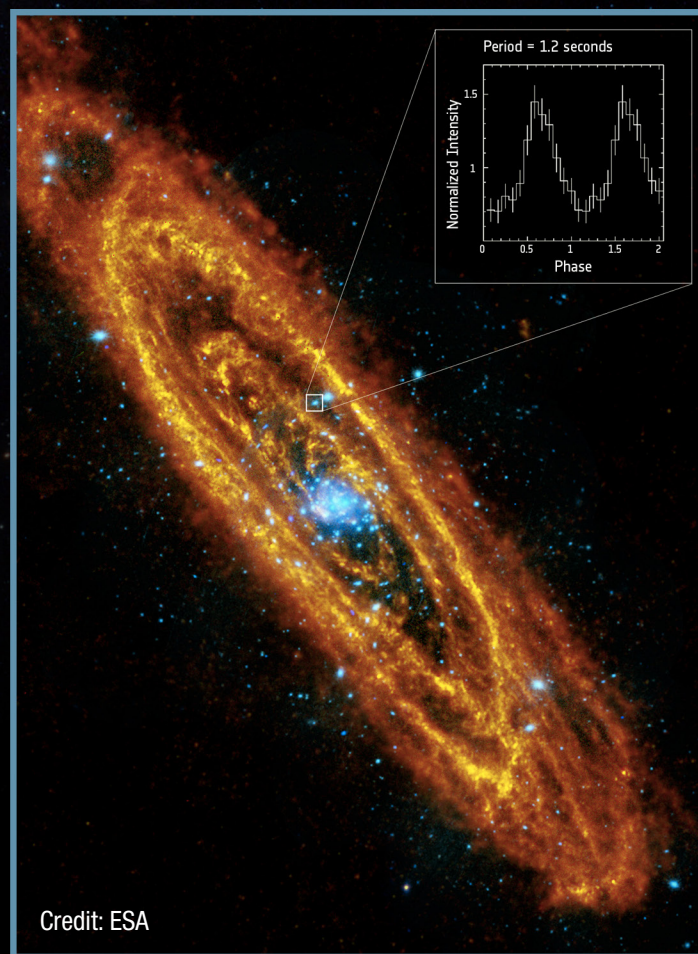

# XMM-Newton

*X-ray Multi-Mirror Mission*

Launch: Ariane 504 – December 10, 1999

[www.nasa.gov](http://www.nasa.gov)

Credit: ESA

The Andromeda Galaxy M31  
– March 31, 2016

Credit: ESA

Galaxy Cluster Abell 2744 – December 2, 2015