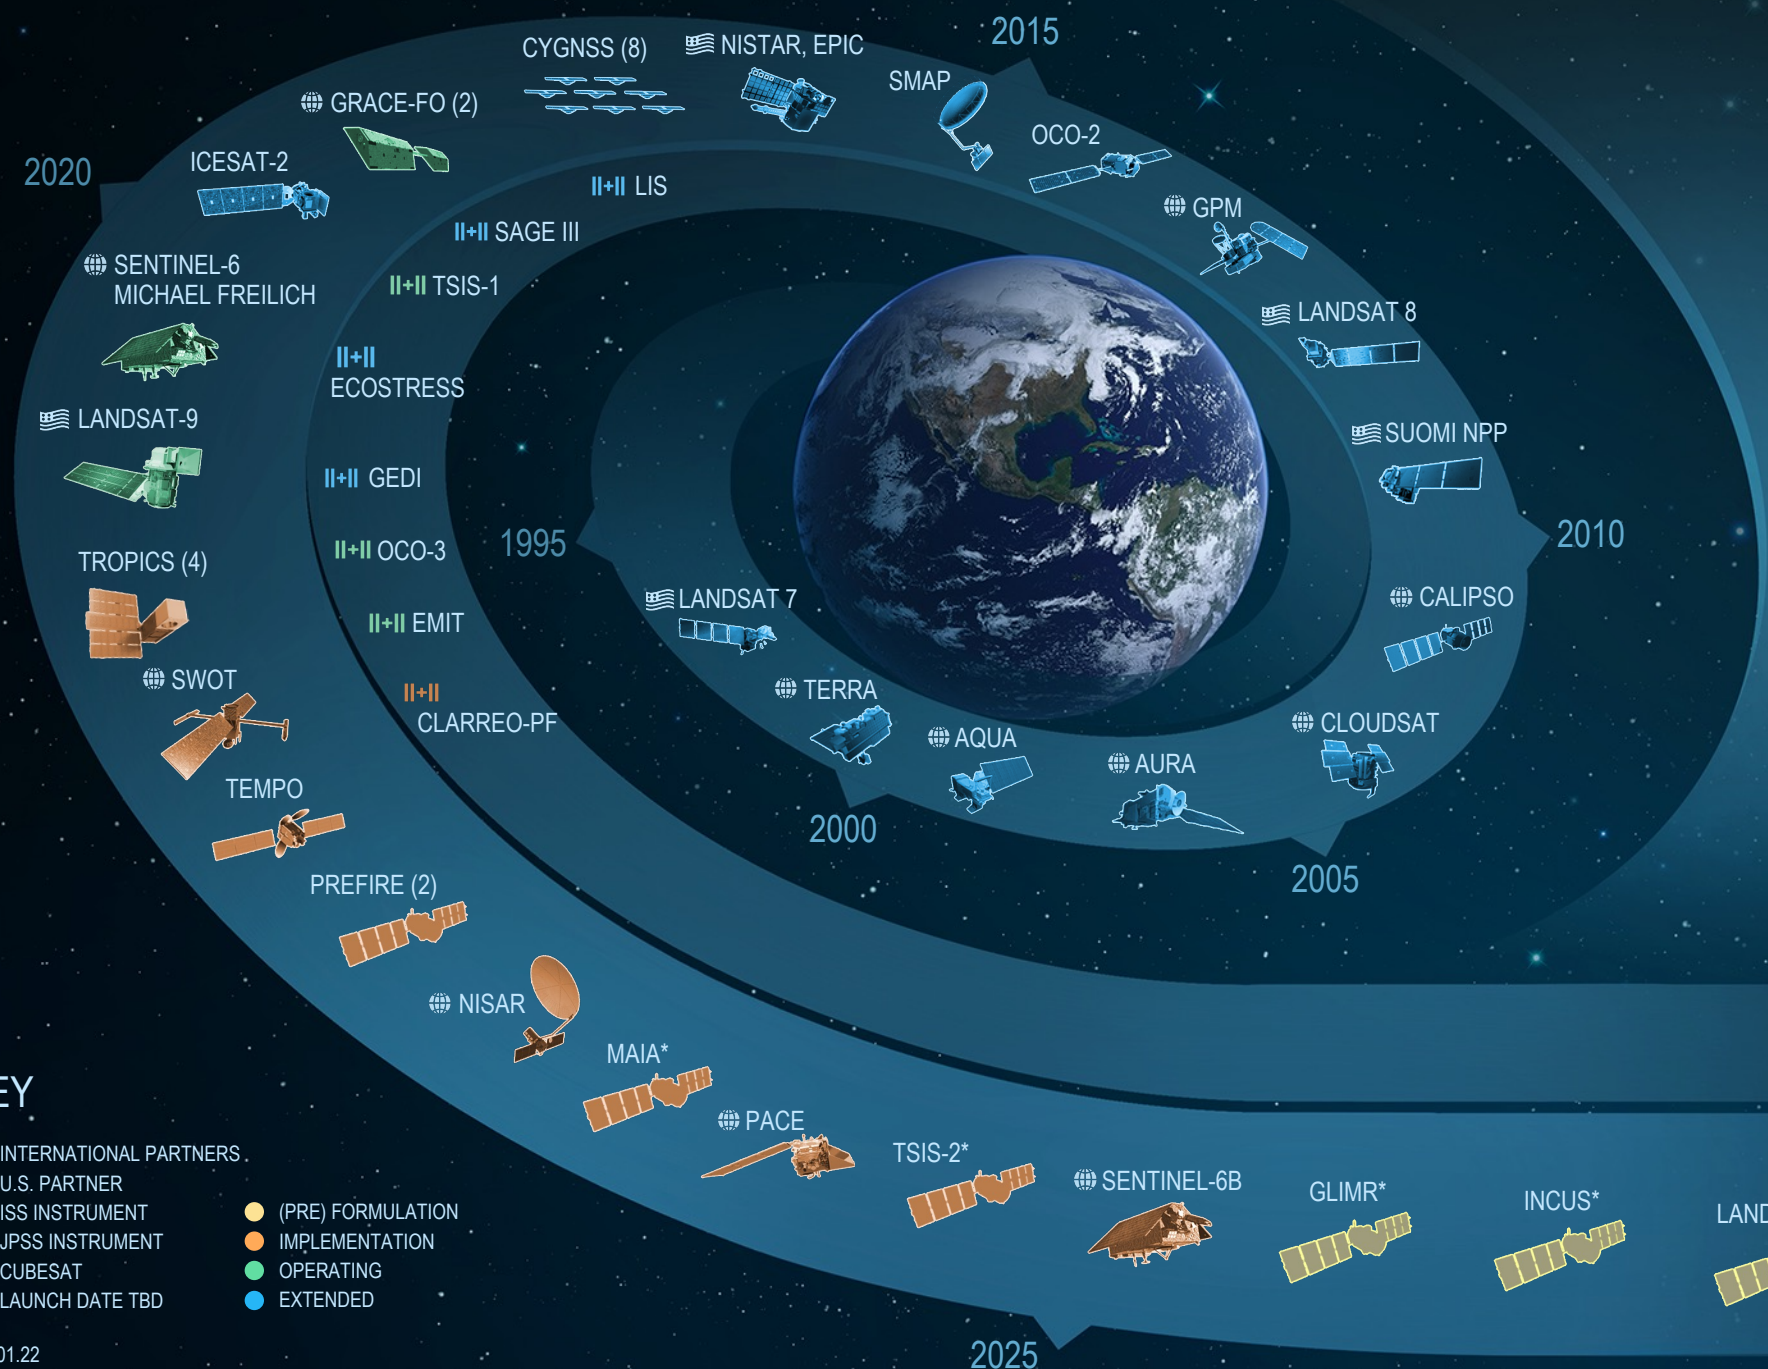

EARTH FLEET

INVEST/CUBESATS

- CIRIS 2023
- NACHOS 2022
- CTIM 2022
- NACHOS-2 2022
- SNOOPI* 2022
- MURI-FO* 2022
- HYTI* 2023

JPSS INSTRUMENTS

- OMPS-LIMB 2022
- LIBERA 2027
- OMPS-LIMB 2027
- OMPS-LIMB 2032

ISS INSTRUMENTS

MISSIONS

KEY

- INTERNATIONAL PARTNERS
- U.S. PARTNER
- ISS INSTRUMENT
- JPSS INSTRUMENT
- CUBESAT
- LAUNCH DATE TBD
- (PRE) FORMULATION
- IMPLEMENTATION
- OPERATING
- EXTENDED