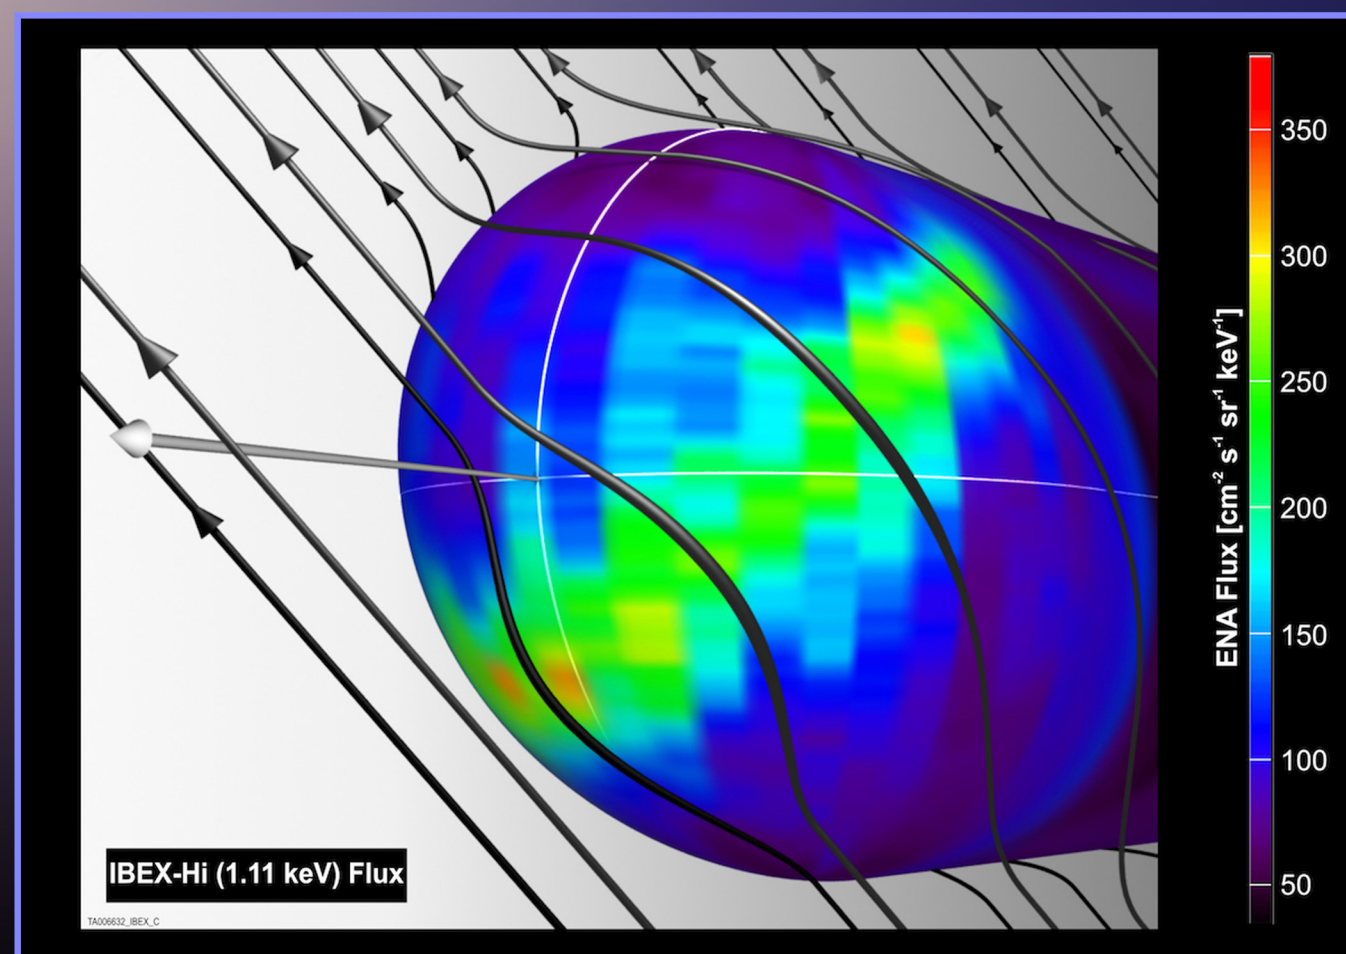

INTERSTELLAR BOUNDARY EXPLORER

IBEX

Imaging the Region Where Solar Wind and Interstellar Medium Collide!

Launch: Pegasus Rocket – October 19, 2008

Energetic neutral atom map projected on the boundary of the heliosphere