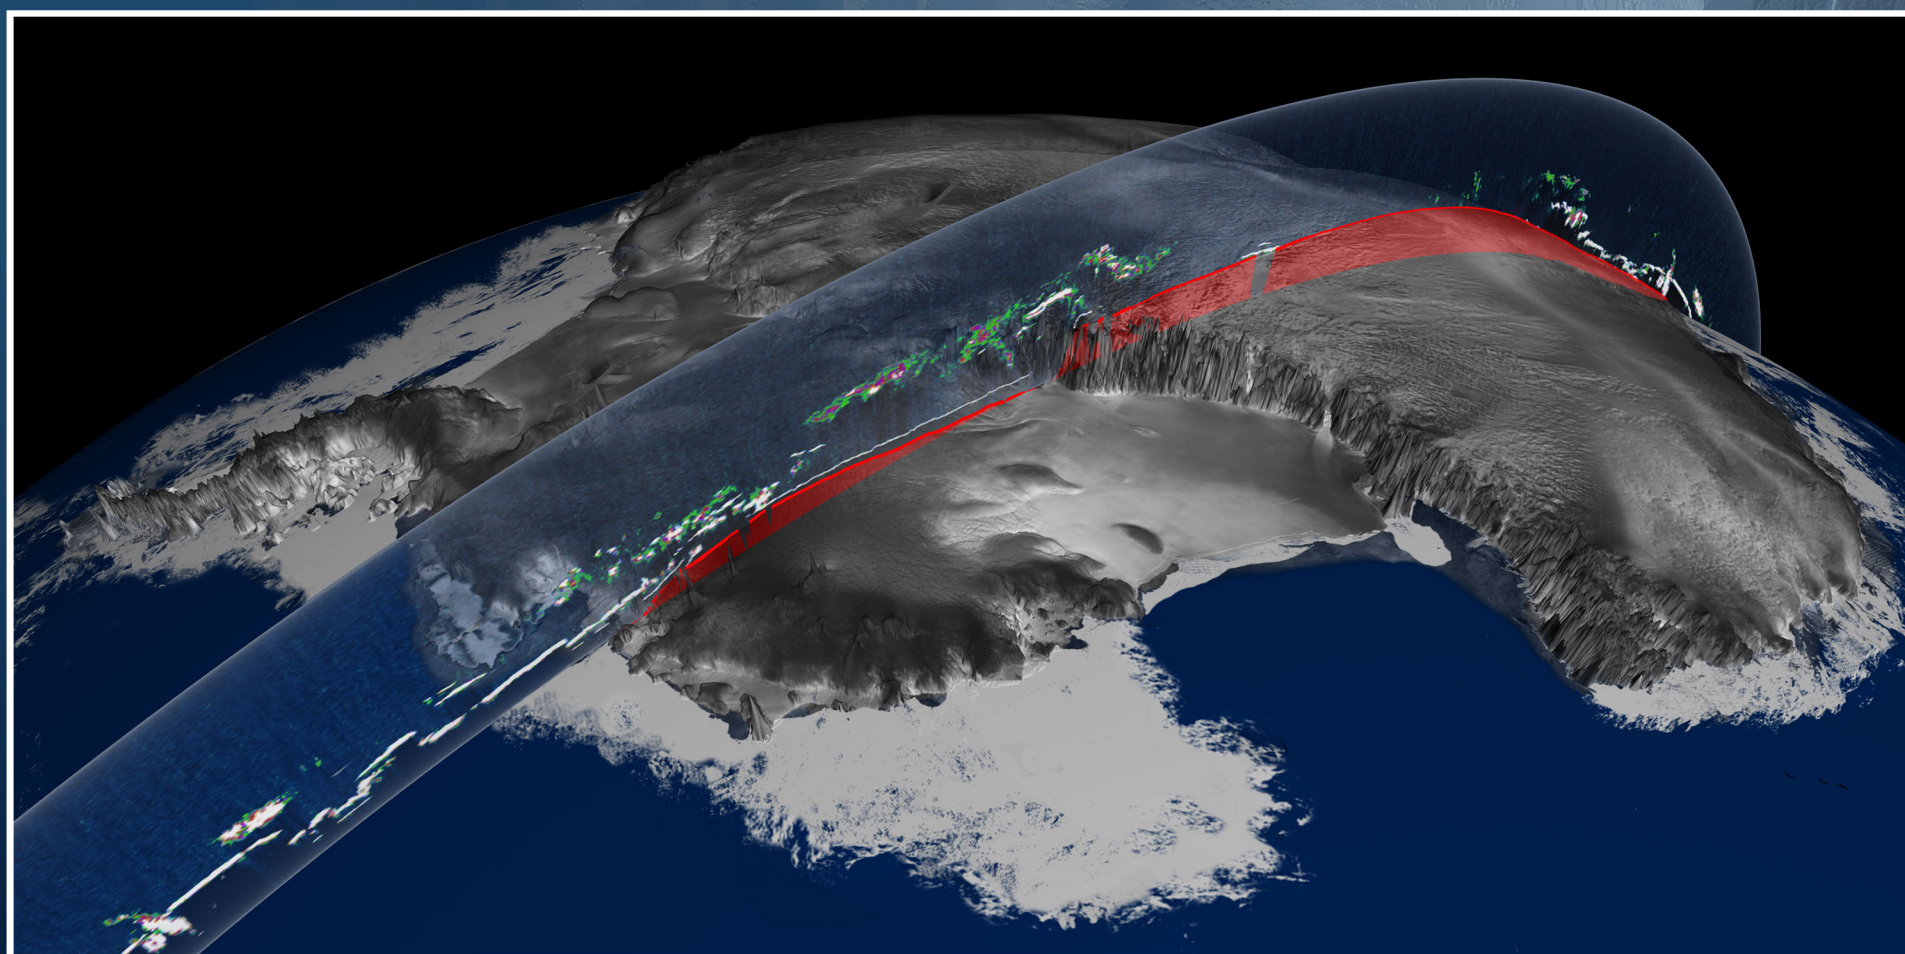

National Aeronautics and Space Administration

ICESat-2

ICE, CLOUD, AND LAND
ELEVATION SATELLITE-2

ICESat-2's 2.6-foot, 46-pound beryllium telescope

ICESat-2 will study ice sheet elevation and clouds over the poles