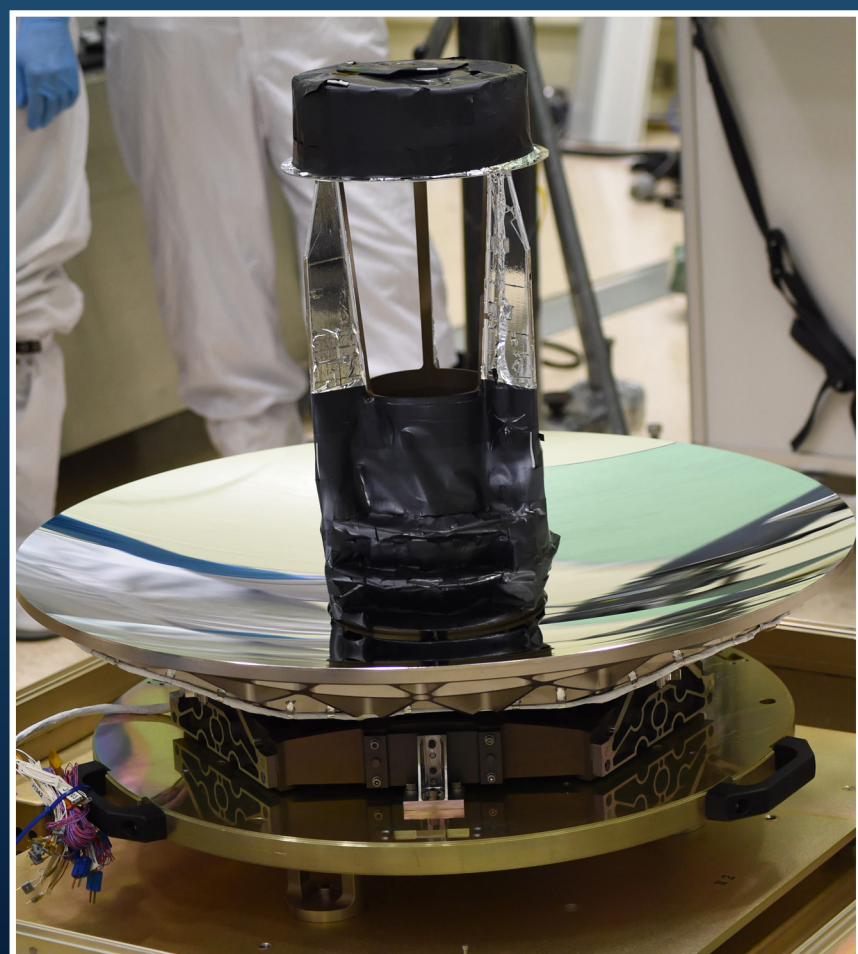

National Aeronautics and Space Administration

ICESat-2

ICE, CLOUD, AND LAND
ELEVATION SATELLITE-2

ICESat-2's 2.6-foot, 46-pound beryllium telescope

ICESat-2 will study ice sheet elevation and clouds over the poles