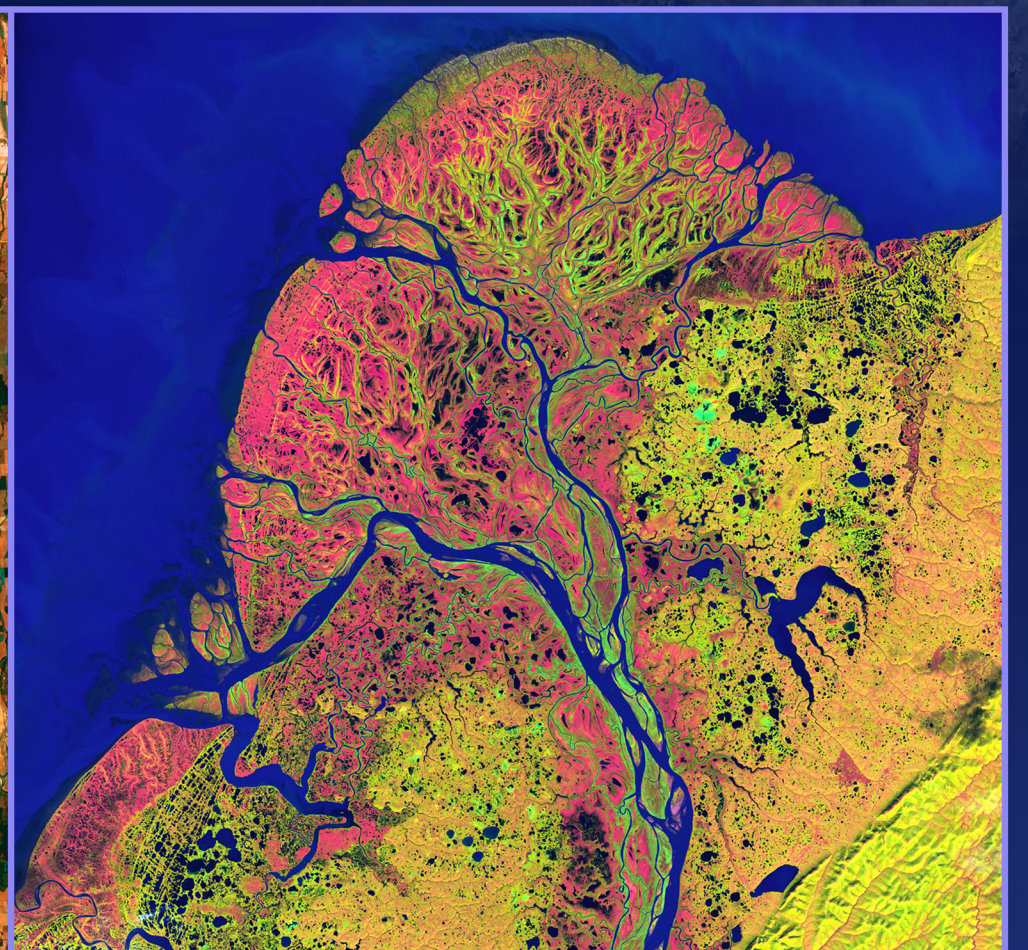

Landsat 7

Continuing the data record of the Earth's land cover

Launch: Delta II – April 15, 1999

Meandering Mississippi – May 28, 2003

Lenda Delta – September 22, 2002