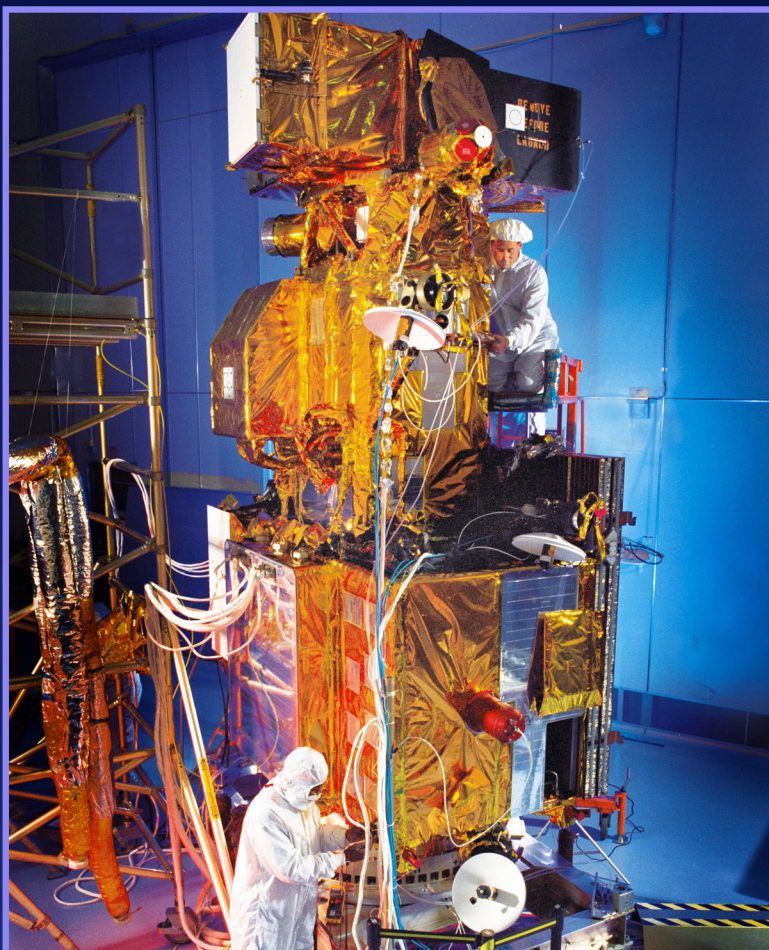

Landsat 7

Continuing the data record of the Earth's land cover

Launch: Delta II – April 15, 1999

Meandering Mississippi – May 28, 2003

Lenda Delta – September 22, 2002