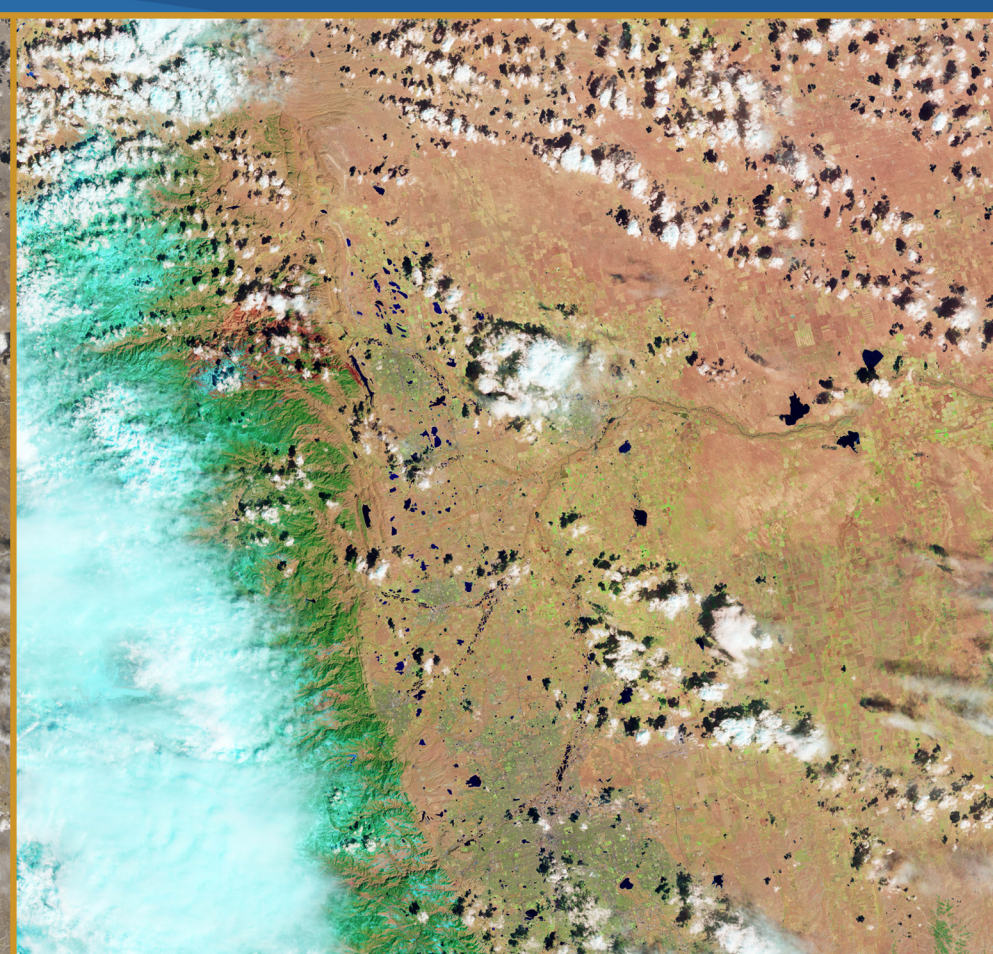

Landsat 8

Landsat Data Continuity Mission (LDCM)

Continuing the record of the Earth's continental surfaces as seen from space

Launch: Atlas V Rocket – February 11, 2013

Colorado, Operational Land Imager (OLI) – March 18, 2013

Colorado, Thermal Infrared Sensor (TIRS) – March 18, 2013