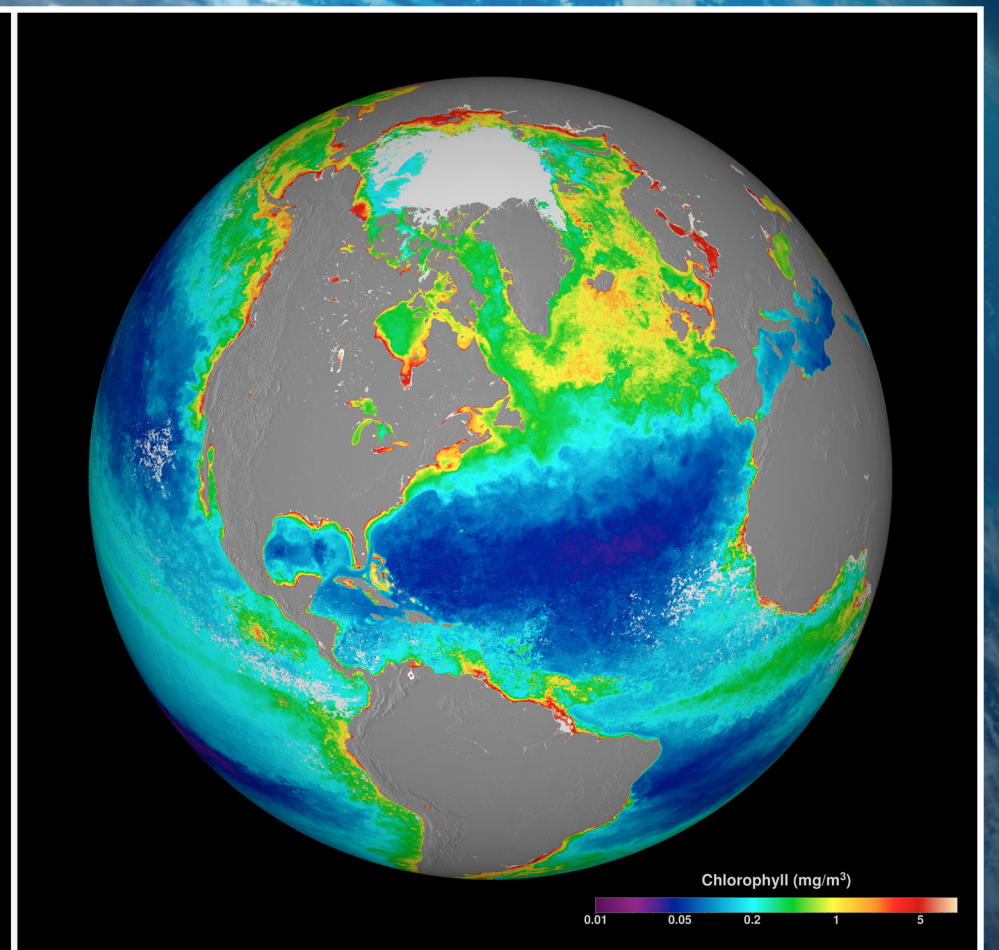

# Suomi NPP

Observing and predicting the  
course of climate change

Launch: Delta II – October 28, 2011

Blue Marble (VIIRS) – January 24, 2012

Earth's Ocean Plants (VIIRS) – June 21 to September 20, 2012