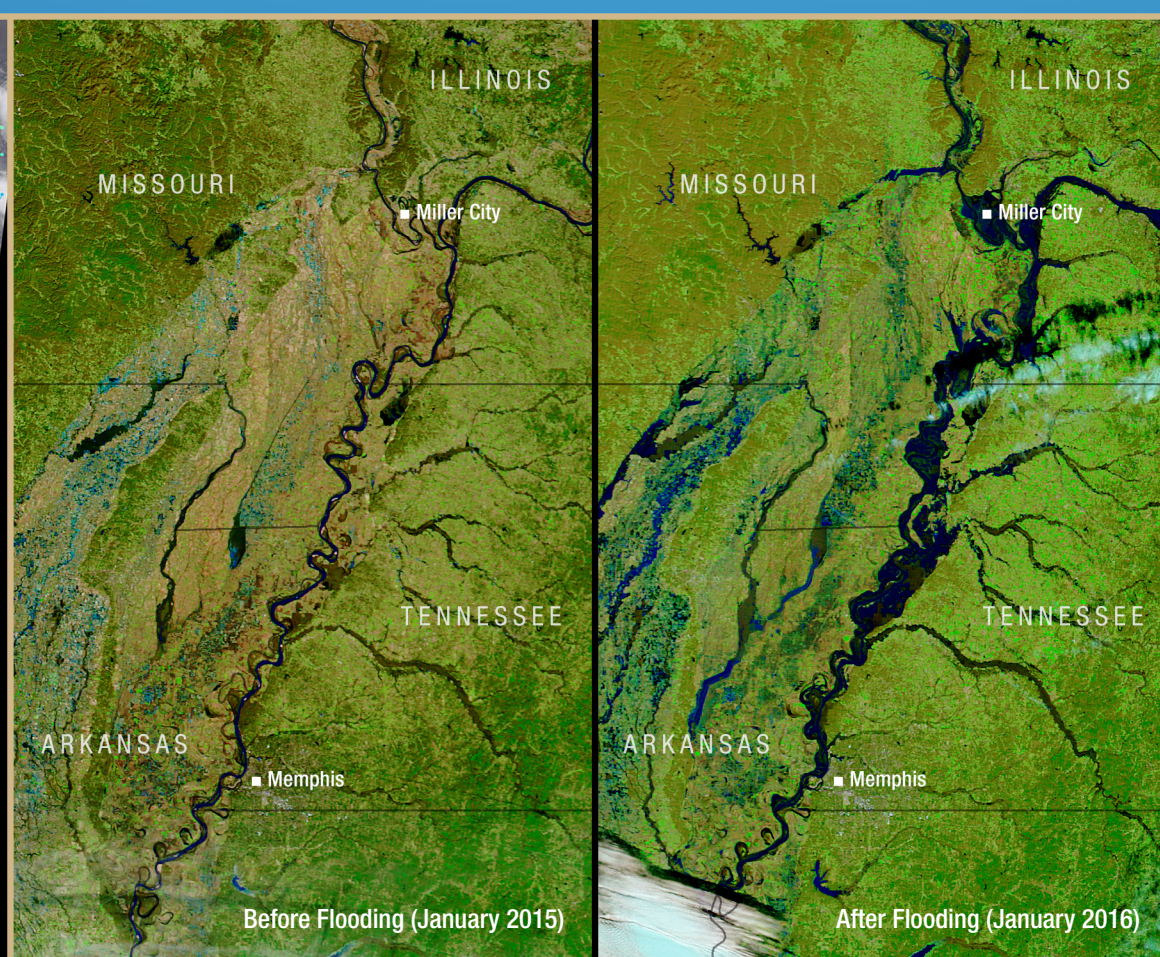

TERRA

The Earth Observing System Flagship

Terra's five instruments provide unique insight into how the Earth system works and how it is changing

Launch: Atlas IIAS – December 18, 1999

MISR views Supertyphoon Nephertak, Taiwan – July 7, 2016

MODIS views flooding on the Mississippi River – January 2015/2016