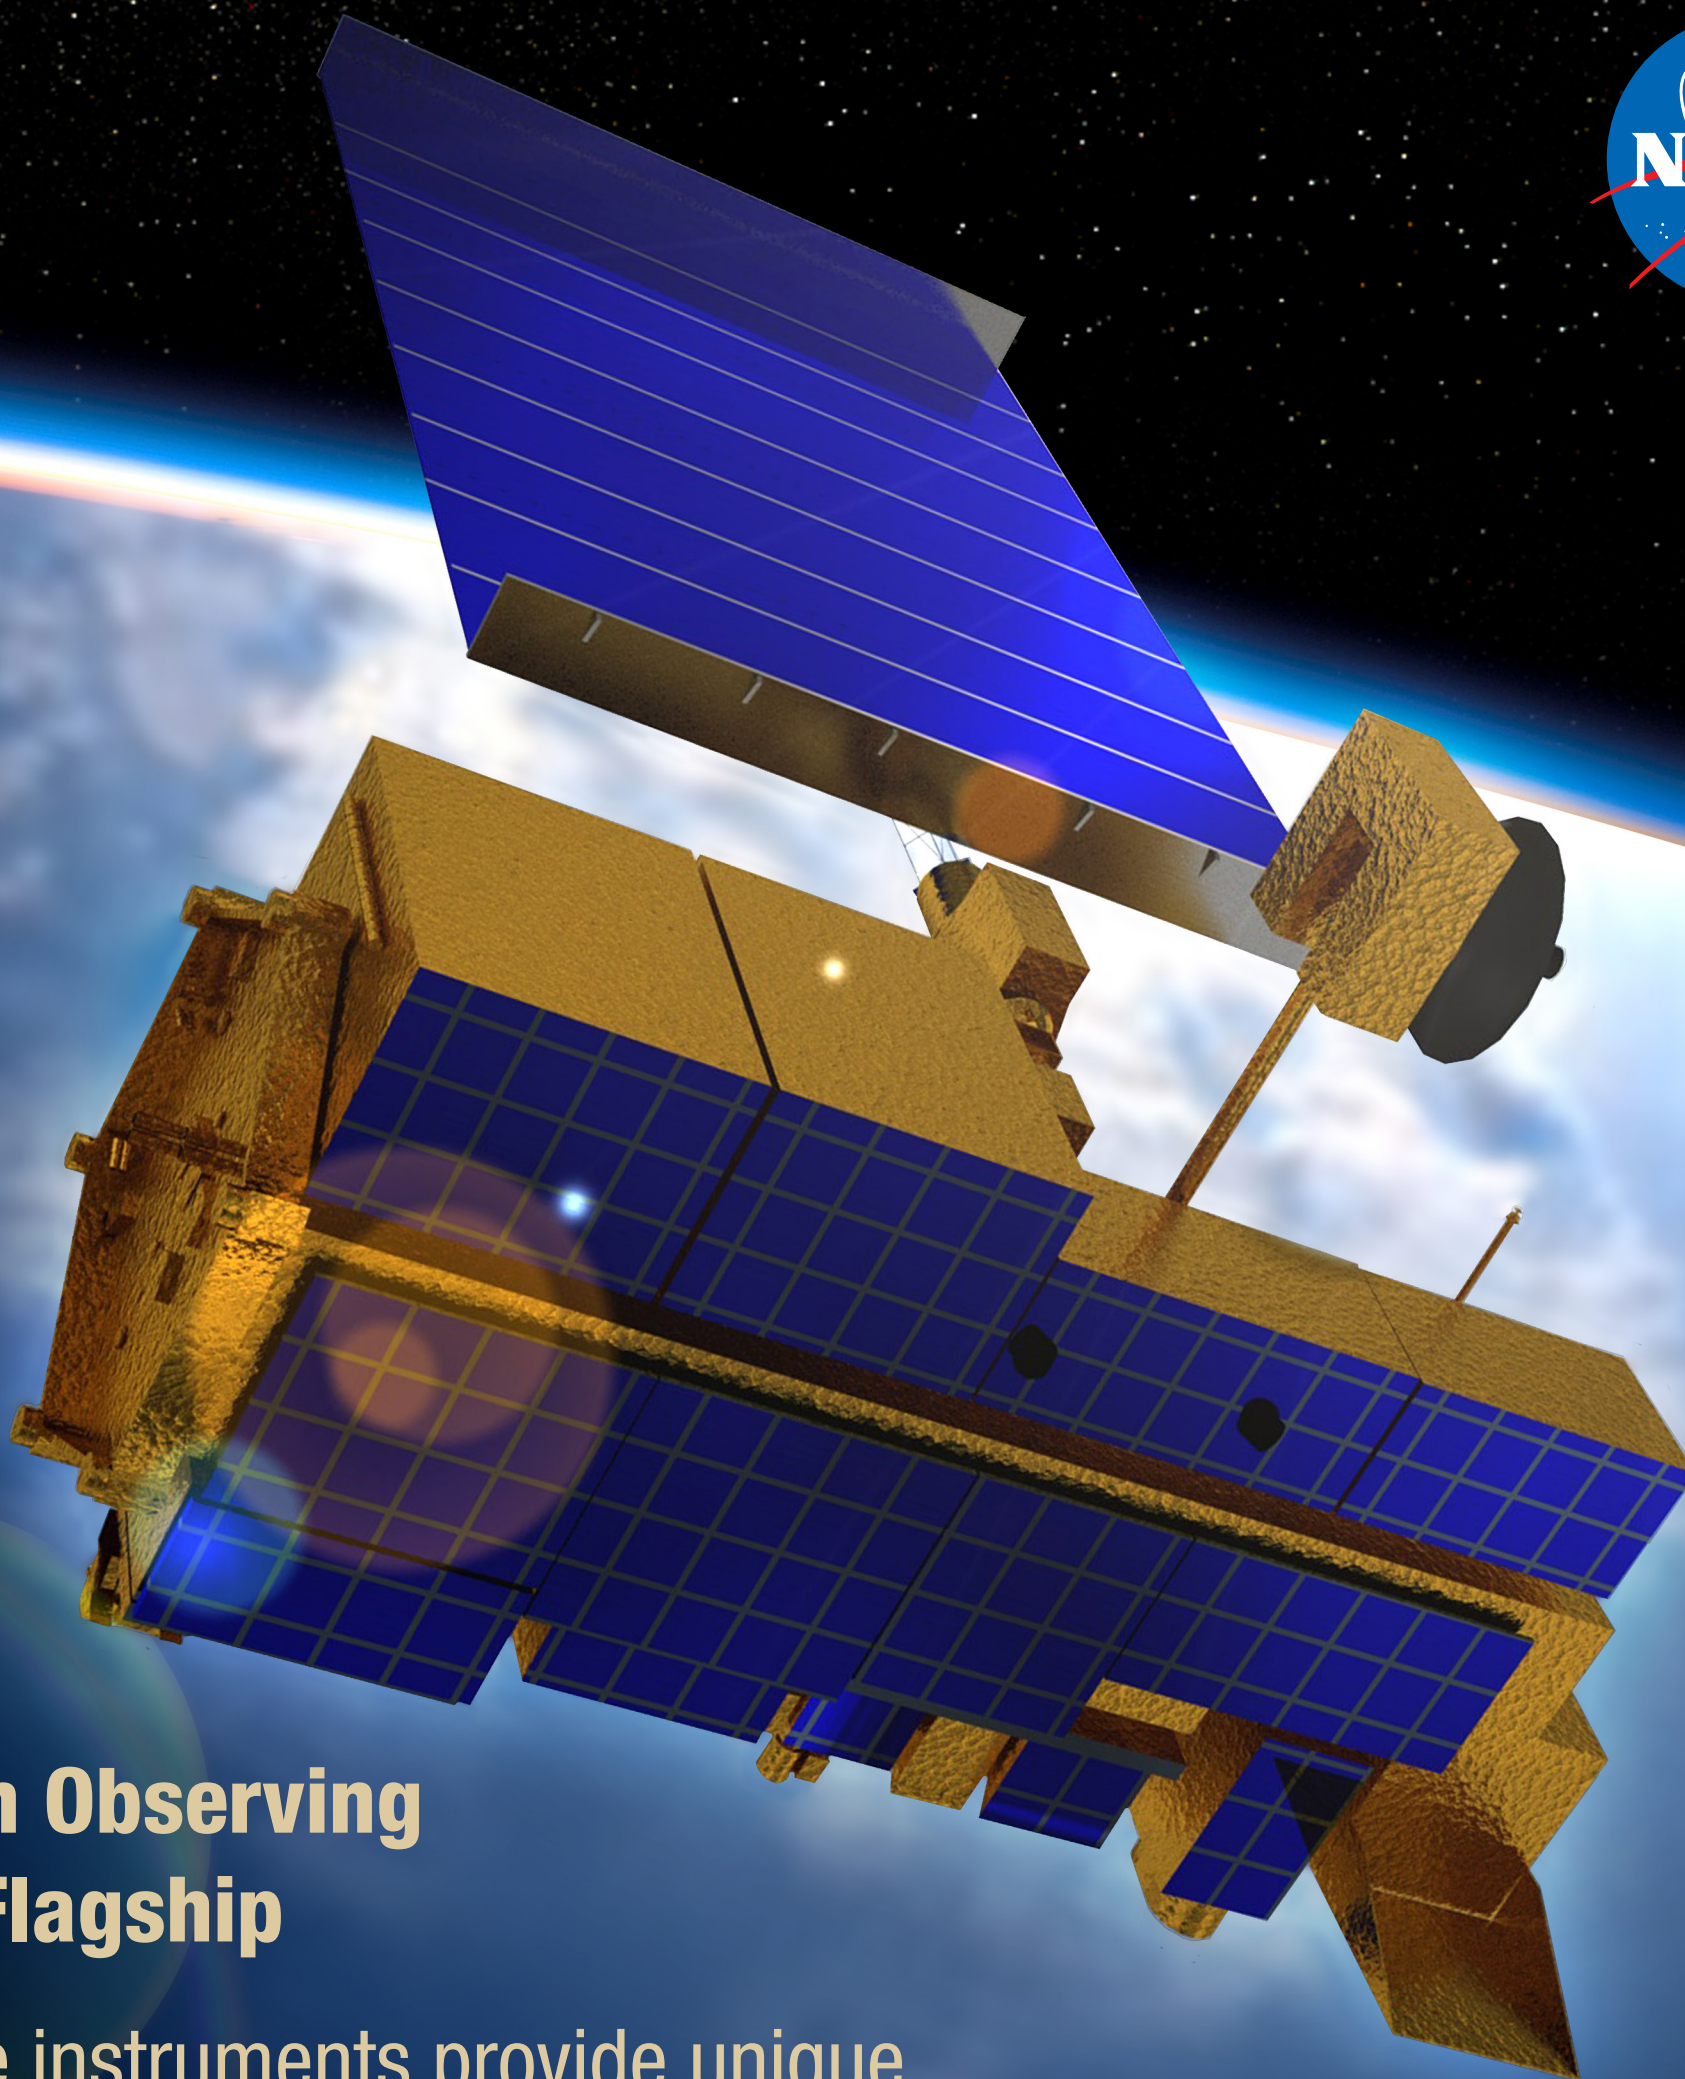

TERRA

The Earth Observing System Flagship

Terra's five instruments provide unique insight into how the Earth system works and how it is changing

Launch: Atlas IIAS – December 18, 1999

MISR views Supertyphoon Nephertak, Taiwan – July 7, 2016

MODIS views flooding on the Mississippi River – January 2015/2016