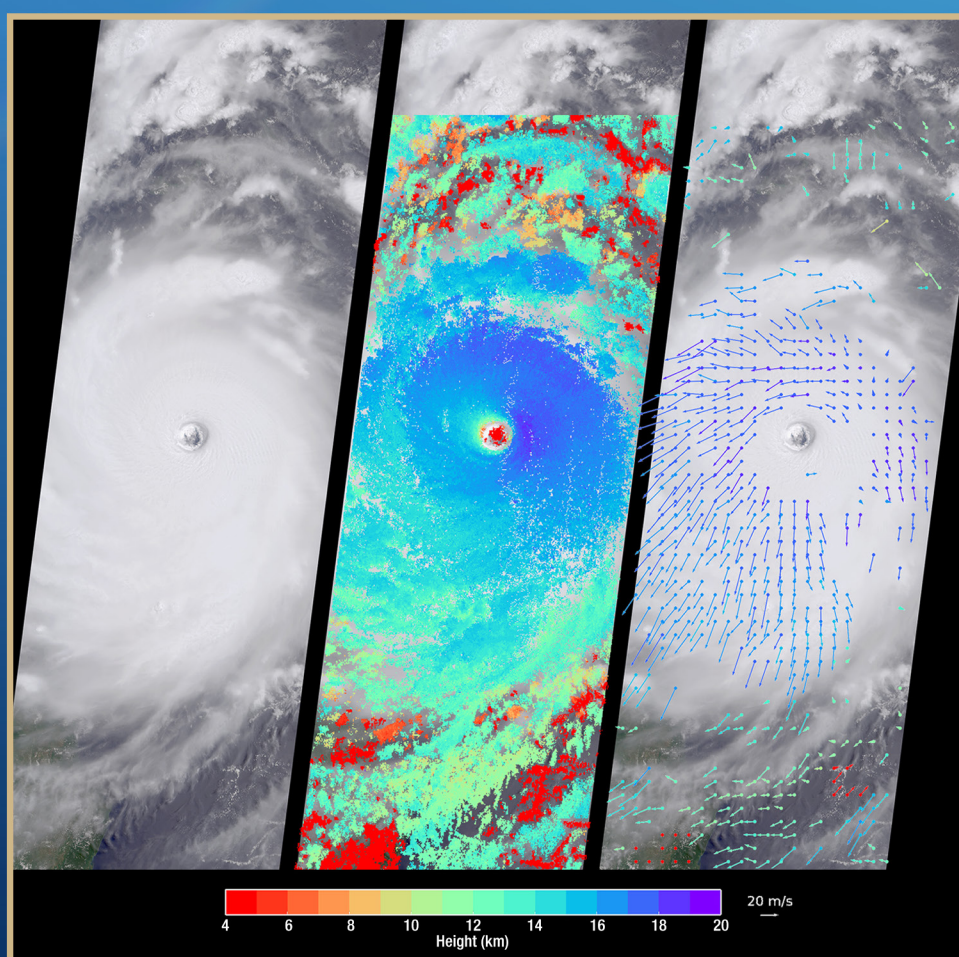

TERRA

The Earth Observing System Flagship

Terra's five instruments provide unique insight into how the Earth system works and how it is changing

Launch: Atlas IIAS – December 18, 1999

MISR views Supertyphoon Nephertak, Taiwan – July 7, 2016

MODIS views flooding on the Mississippi River – January 2015/2016