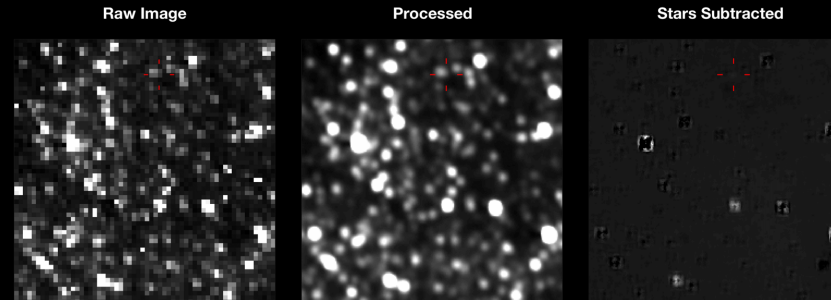

# Space Navigation, Flight Dynamics, & Planetary Science

- 20 year history providing navigation services to NASA planetary exploration initiatives
- First privately held company to provide navigation and flight dynamics expertise for NASA deep space missions.
- Over 1000 years of collective flight dynamics experience for earth-orbiting and deep space missions.
- **SNAFD Services Focus Areas**
  - Navigation & Mission Systems Development
  - Mission Design & Trajectory Optimization
  - Optical Navigation
  - Orbit Determination
  - Maneuver Design
  - Planetary Science: Astrometry, Radio Science, Particle Science + Gravity
- Prime Navigation Team for
  - MESSENGER to Mercury
  - New Horizons to Pluto and Arrokoth
  - OSIRIS-REx to Bennu and Back
  - Lucy to the Jupiter Trojans
  - LunaH-Map cubesat + AutoNav Demo
  - DAVINCI+ to Venus
  - OSIRIS-APEX to Apophis
  - And much more to come!