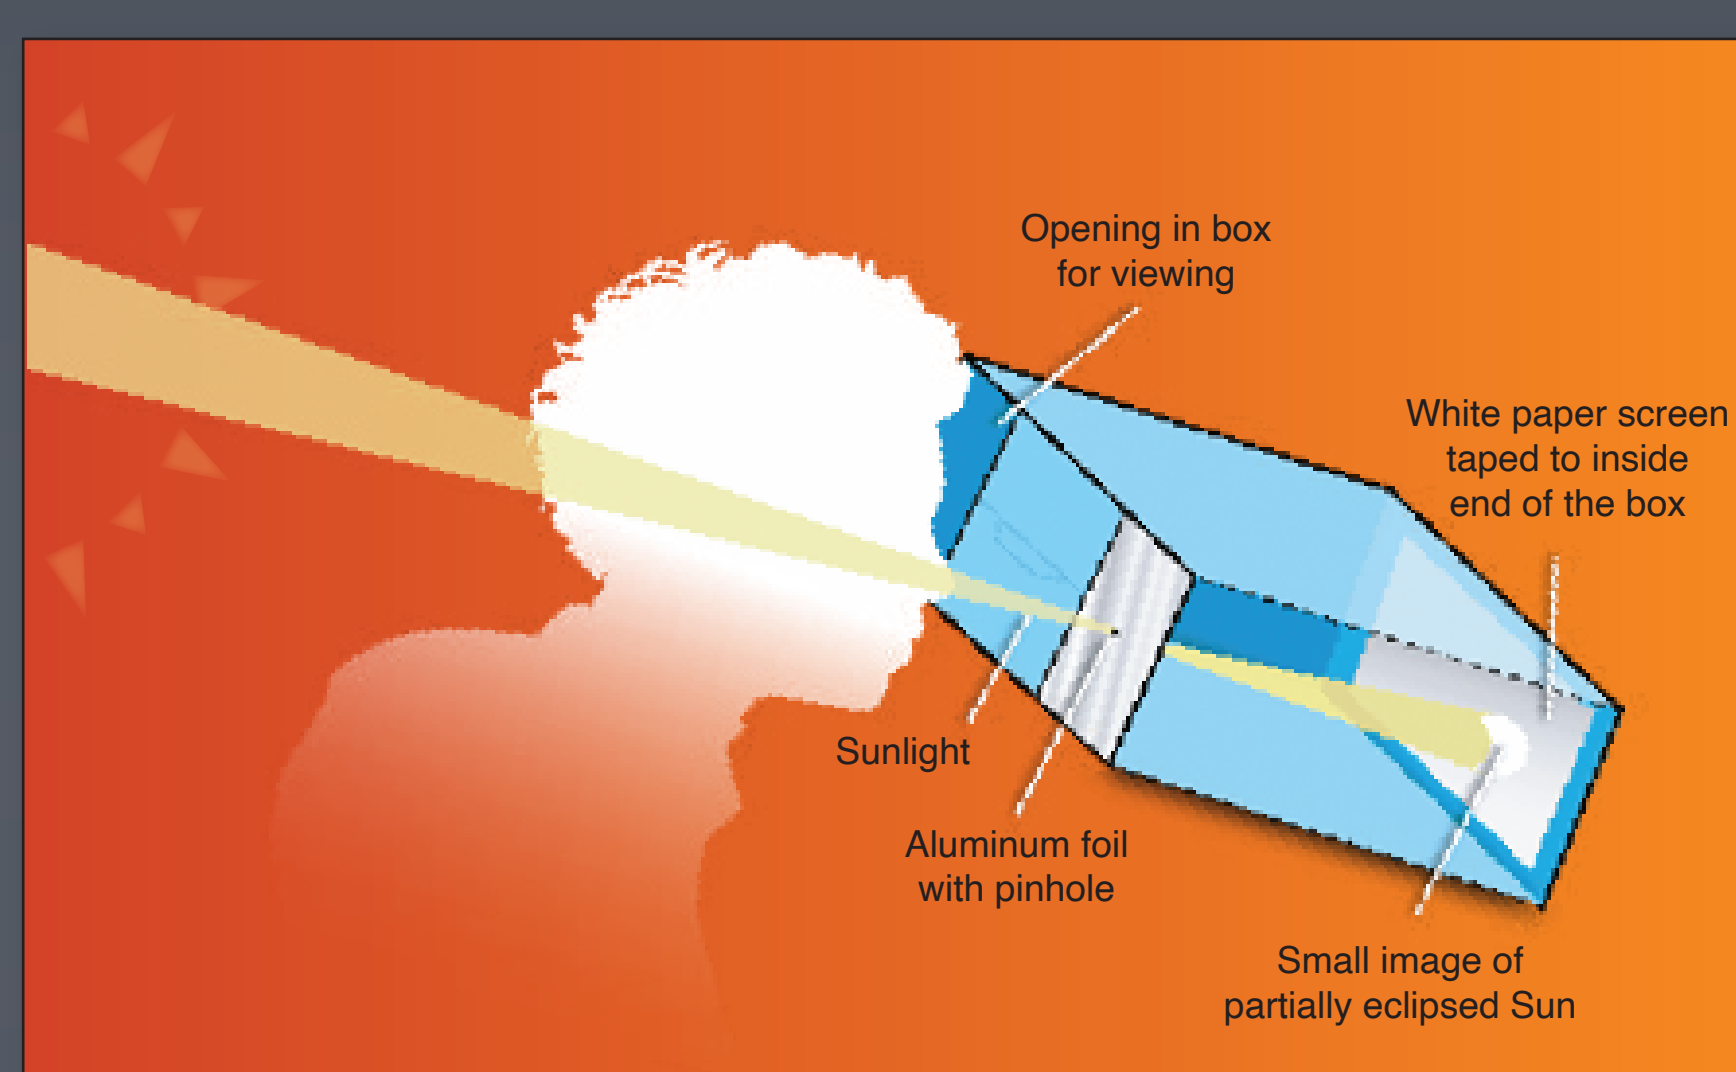

TOTAL SOLAR ECLIPSE

MONDAY, APRIL 8, 2024

US TOTAL SOLAR ECLIPSE PATH

On April 8, 2024, a total solar eclipse will cross North America creating a path of totality.

Credit: Michala Garrison and the Scientific Visualization Studio (SVS), in collaboration with the NASA Heliophysics Education Activation Team (NASA HEAT), part of NASA's Science Activation portfolio. Eclipse Calculations by Ernie Wright, NASA Goddard Space Flight Center.

SAFE ECLIPSE VIEWING

Credit: NASA

Make your own eclipse projector to see the projection of the Sun during a partial eclipse. Materials: a cardboard box, a white sheet of paper, tape, scissors, and aluminum foil.

Do you have a colander at home? The circular holes of a colander project crescent images of the Sun onto the ground during the partial phases of a solar eclipse. Be sure that when using, the Sun is always behind you!

Credit: NASA/Shannon Reed

Credit: NASA/Lani Sasser

Learn how to decorate your eclipse glasses any way you want to safely view the eclipse! The examples above were created using paper plates, heavy cardstock, scissors, markers, tape, and ribbon.