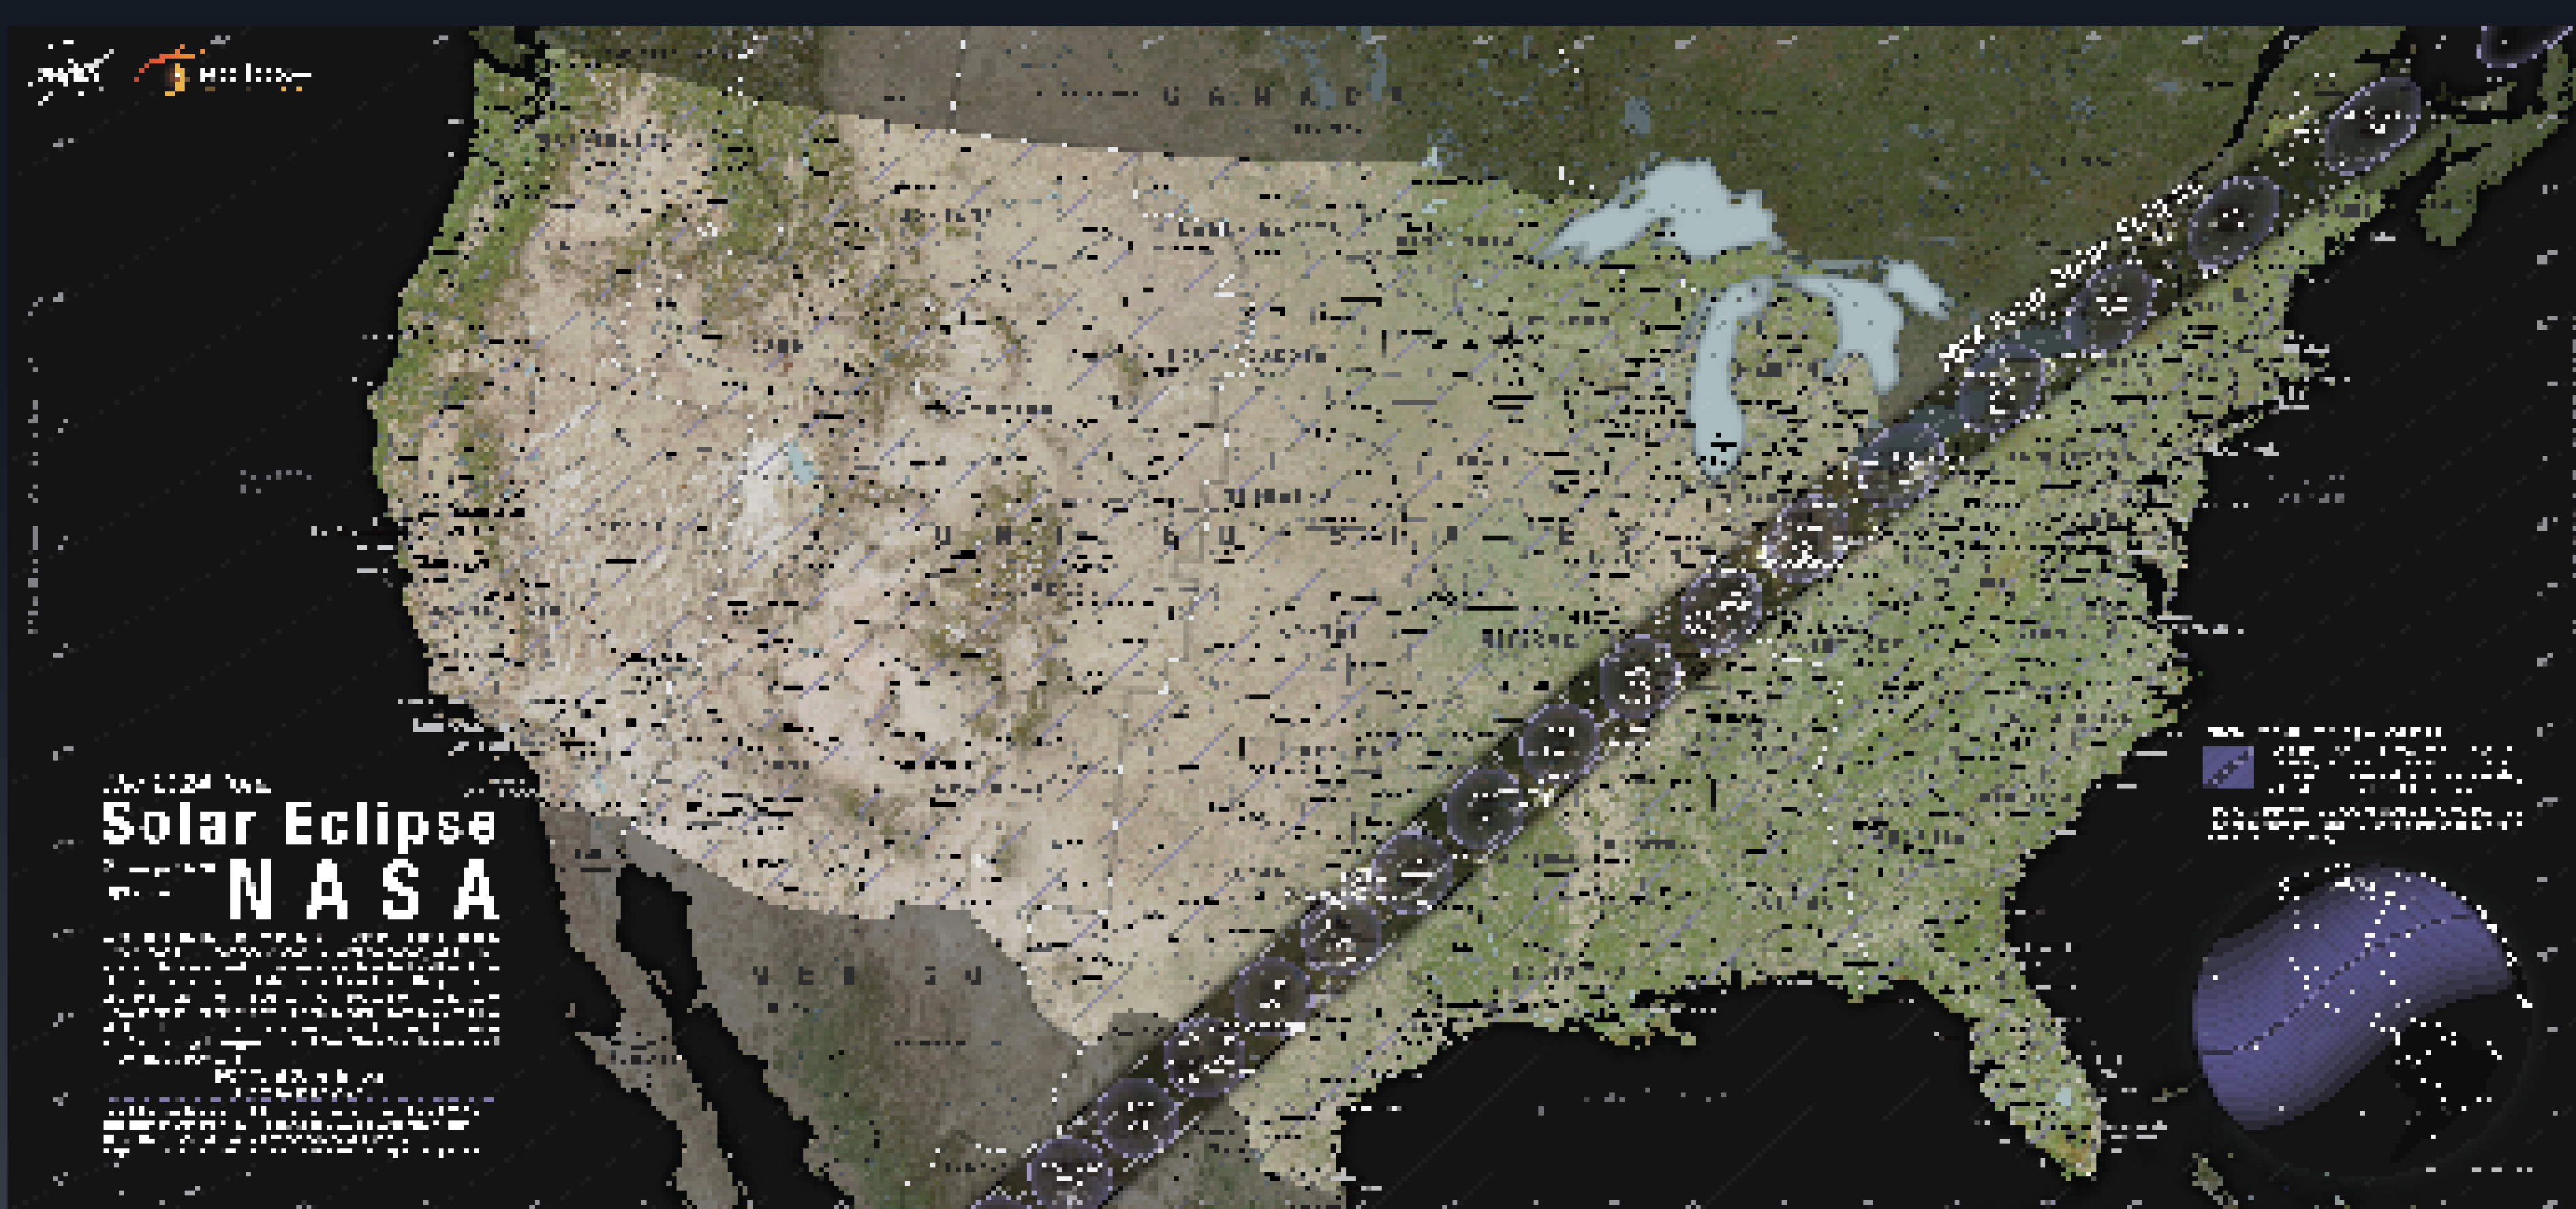

TOTAL SOLAR ECLIPSE

MONDAY, APRIL 8, 2024

US TOTAL SOLAR ECLIPSE PATH

On April 8, 2024, a total solar eclipse will cross North America creating a path of totality.

Credit: Michala Garrison and the Scientific Visualization Studio (SVS), in collaboration with the NASA Heliophysics Education Activation Team (NASA HEAT), part of NASA's Science Activation portfolio. Eclipse Calculations by Ernie Wright, NASA Goddard Space Flight Center.

EXPLORE ECLIPSES!

go.nasa.gov/Eclipses

Updated resources for safety, NASA science, and history

HELIOPHYSICS BIG YEAR

October 2023 - December 2024
A global celebration of heliophysics science

go.nasa.gov/HelioBigYear

SAFE ECLIPSE VIEWING

Credit: NASA

Make your own eclipse projector to see the projection of the Sun during a partial eclipse. Materials: a cardboard box, a white sheet of paper, tape, scissors, and aluminum foil.

Do you have a colander at home? The circular holes of a colander project crescent images of the Sun onto the ground during the partial phases of a solar eclipse. Be sure that when using, the Sun is always behind you!