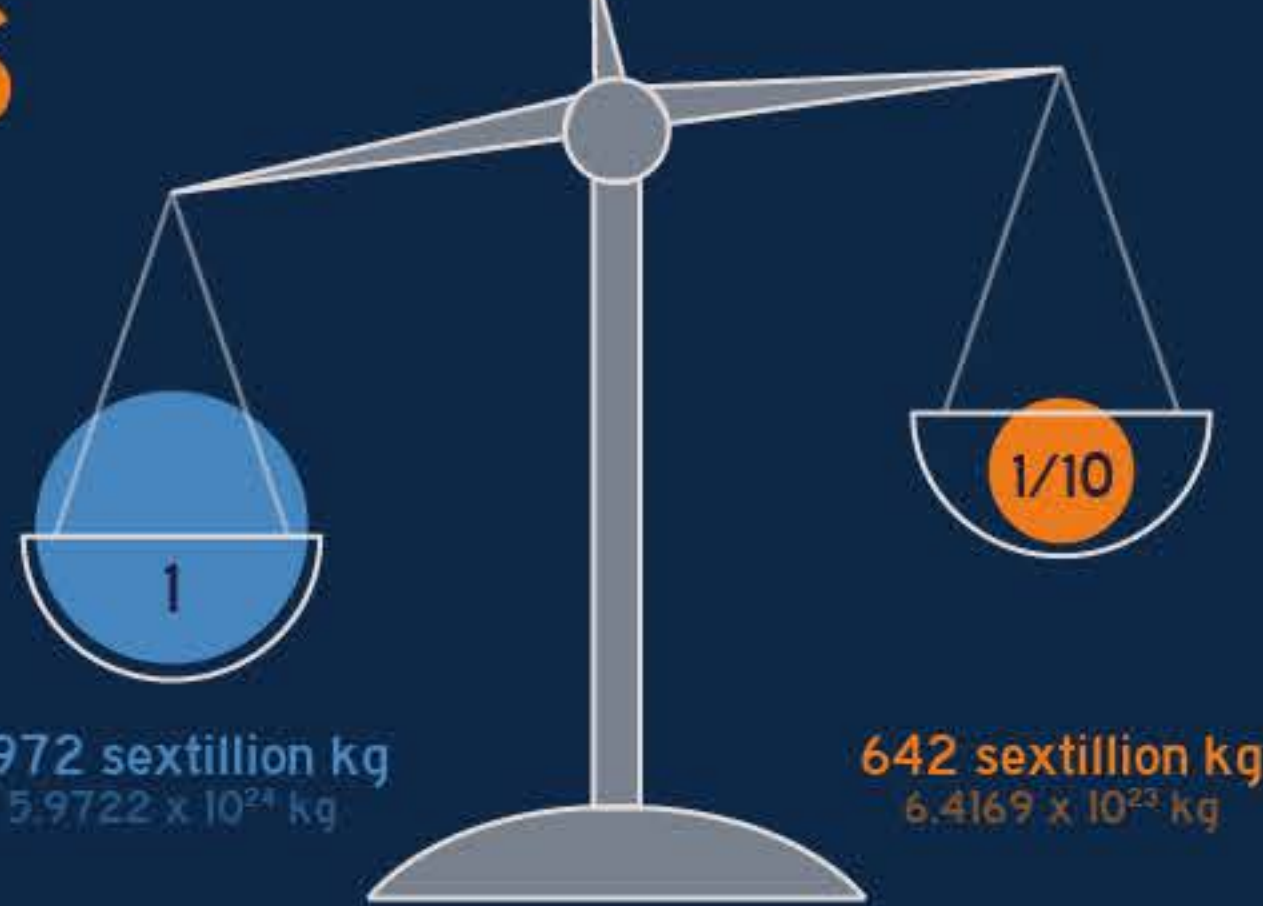

## SIZE

[equatorial diameter]

The land area of Earth is similar to that of Mars.

## MASS

[amount of matter]

## VOLUME

[amount of space occupied]

Mars has about 15% of Earth's volume. To fill Earth's volume, it would take over 6 Mars volumes.