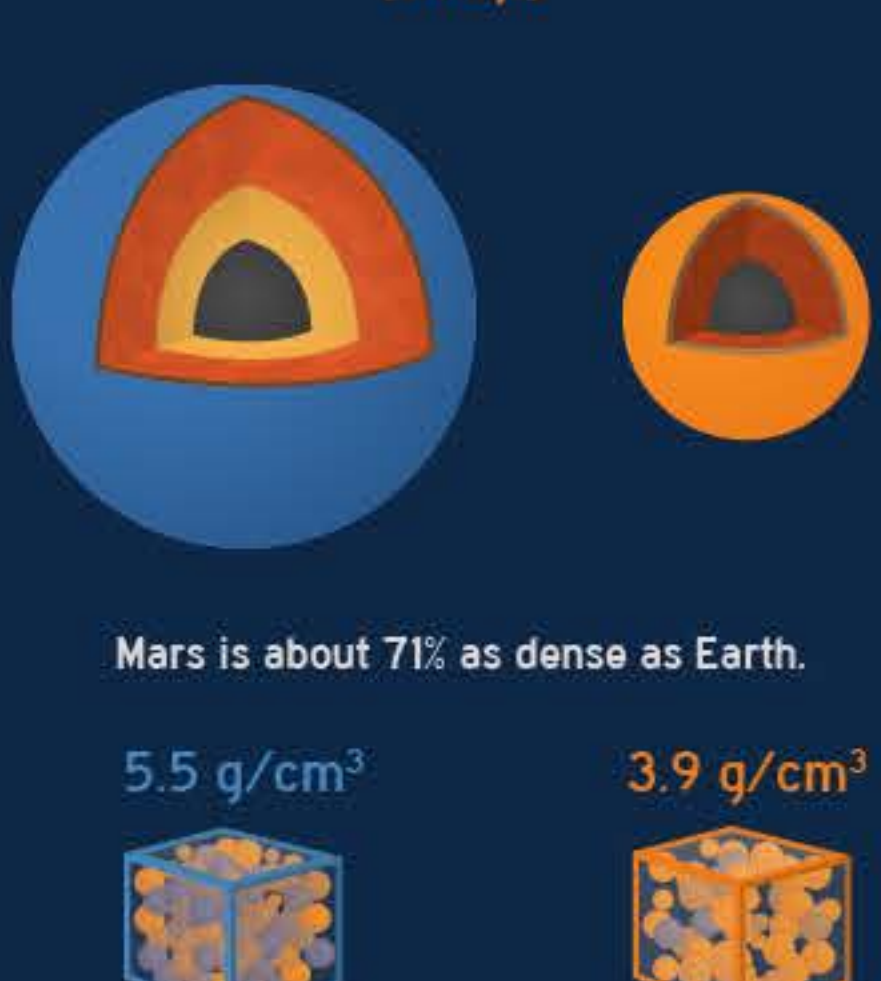

## SIZE

[equatorial diameter]

The land area of Earth is similar to that of Mars.

## MASS

[amount of matter]

## VOLUME

[amount of space occupied]

Mars has about 15% of Earth's volume. To fill Earth's volume, it would take over 6 Mars volumes.

## DENSITY

[average]

Mars is about 71% as dense as Earth.

5.5 g/cm<sup>3</sup>

3.9 g/cm<sup>3</sup>

5.5 g/cm<sup>3</sup>

3.9 g/cm<sup>3</sup>

5.5 g/cm<sup>3</sup>