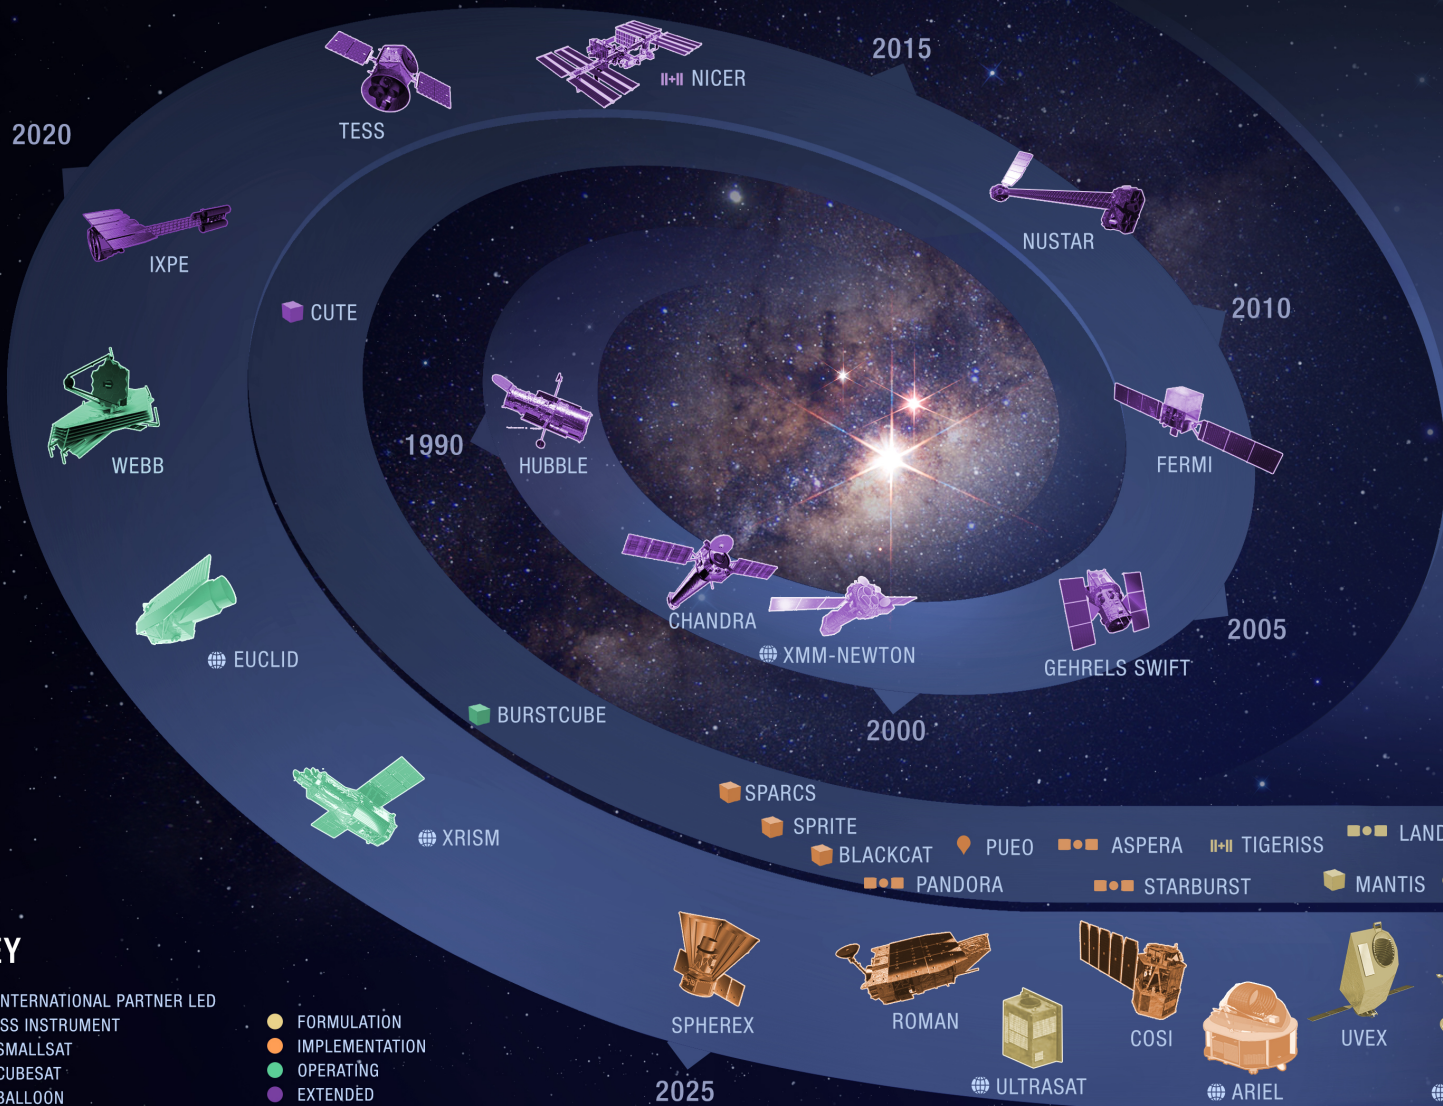

ASTROPHYSICS FLEET

PRE-FORMULATION

PROBE ~2030
ATHENA EARLY 2030s

KEY

- INTERNATIONAL PARTNER LED
- ISS INSTRUMENT
- SMALLSAT
- CUBESAT
- BALLOON

- FORMULATION
- IMPLEMENTATION
- OPERATING
- EXTENDED

VERY SMALL MISSIONS

TRADITIONAL MISSIONS